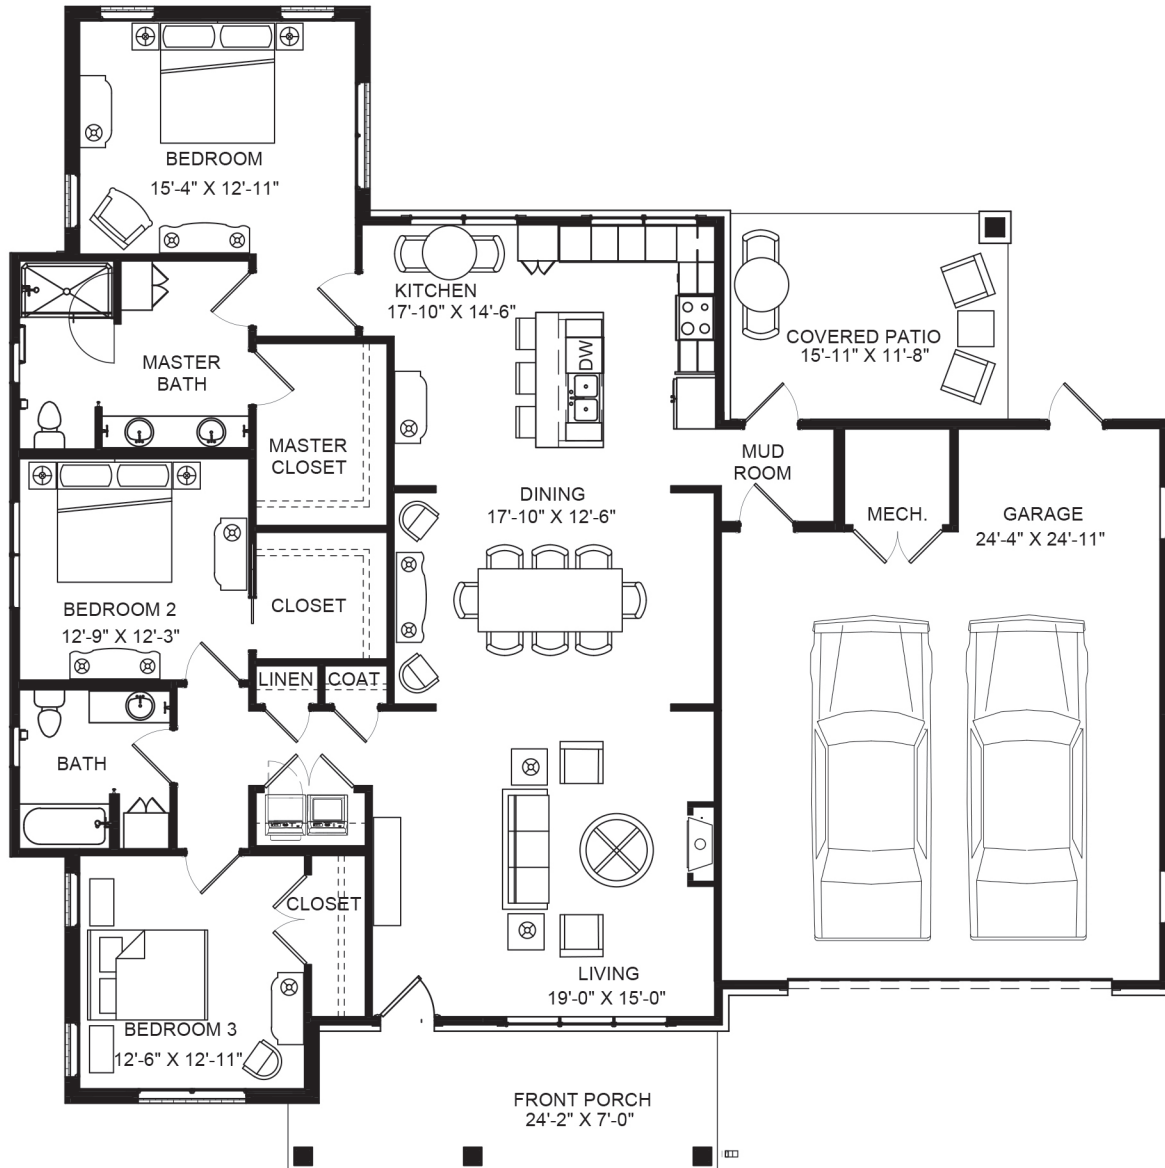

Friends Homes

ESTABLISHED 1958

COTTAGE - WEST B

3 - BEDROOM
1919 SQ. FT.

**Slight variations in floor plans may exist. Measurements are approximate.*

For more information, contact us at [336.292.8187](tel:336.292.8187) or visit friendshomes.org.