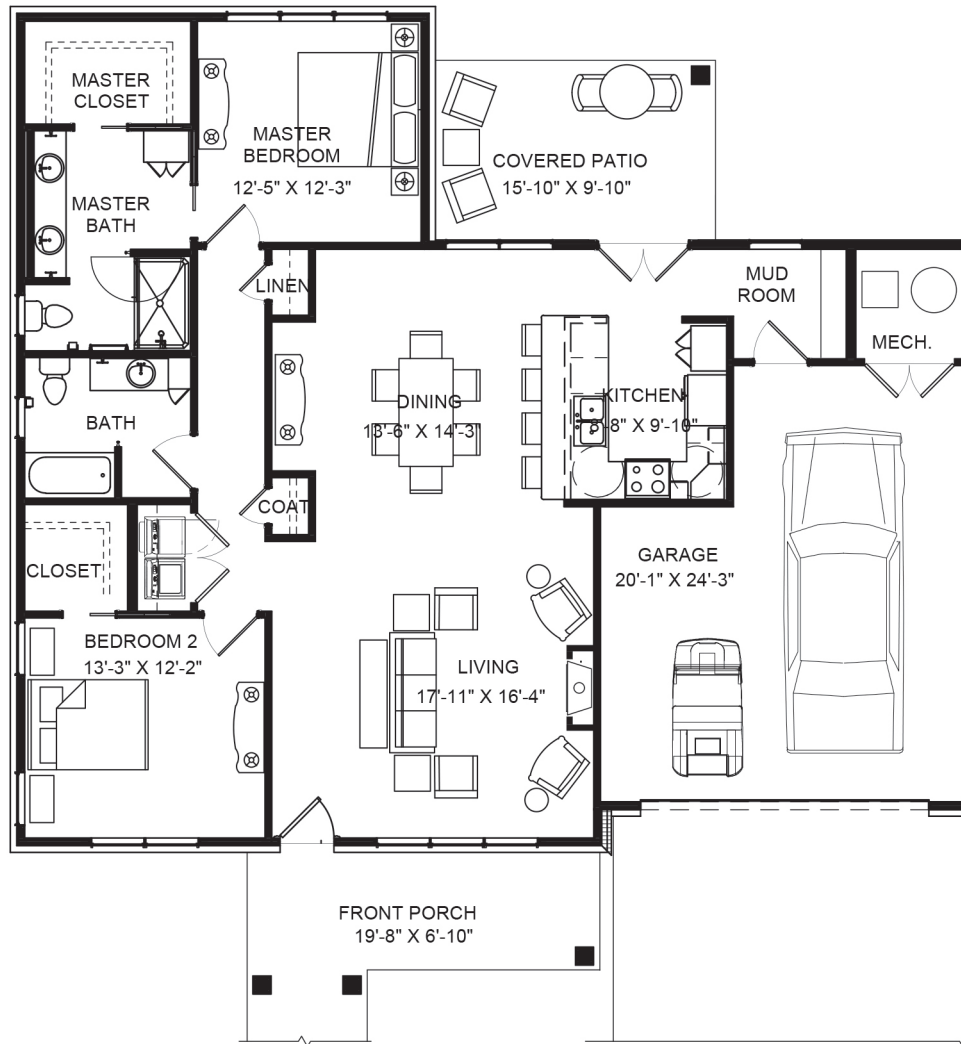

Friends Homes

ESTABLISHED 1958

TOWNHOME - WEST A

2 - BEDROOM
1453 SQ. FT.

**Slight variations in floor plans may exist. Measurements are approximate.*

For more information, contact us at [336.292.8187](tel:336.292.8187) or visit friendshomes.org.