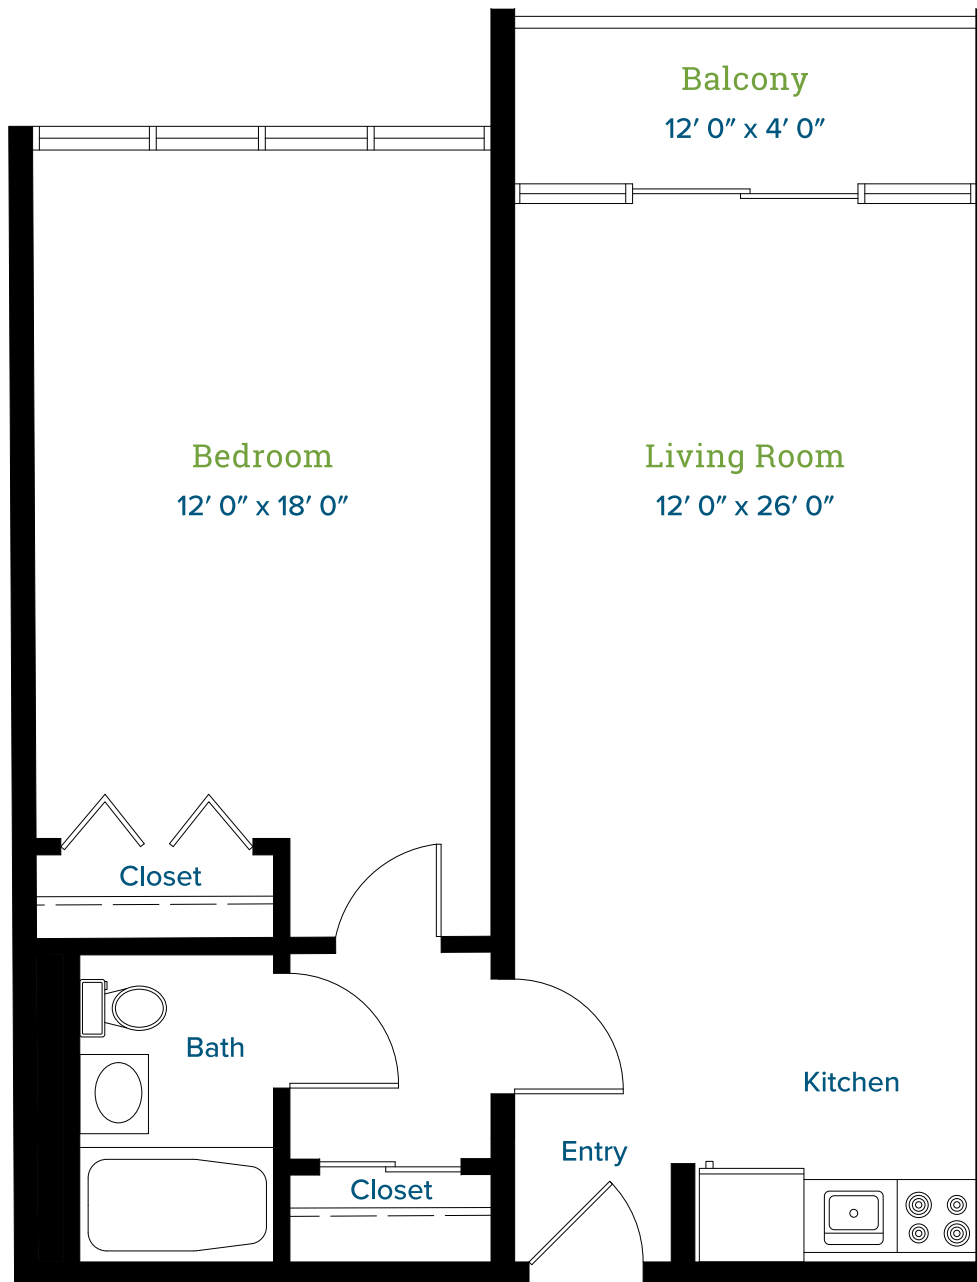

**Friends
Homes**

ESTABLISHED 1958

WOOLMAN & FOX - GUILFORD

1 - Bedroom Apartment / 576-792 SQ. FT.

**Slight variations in floor plans may exist. Measurements are approximate.*

For more information, contact us at 336.292.8187 or visit friendshomes.org.