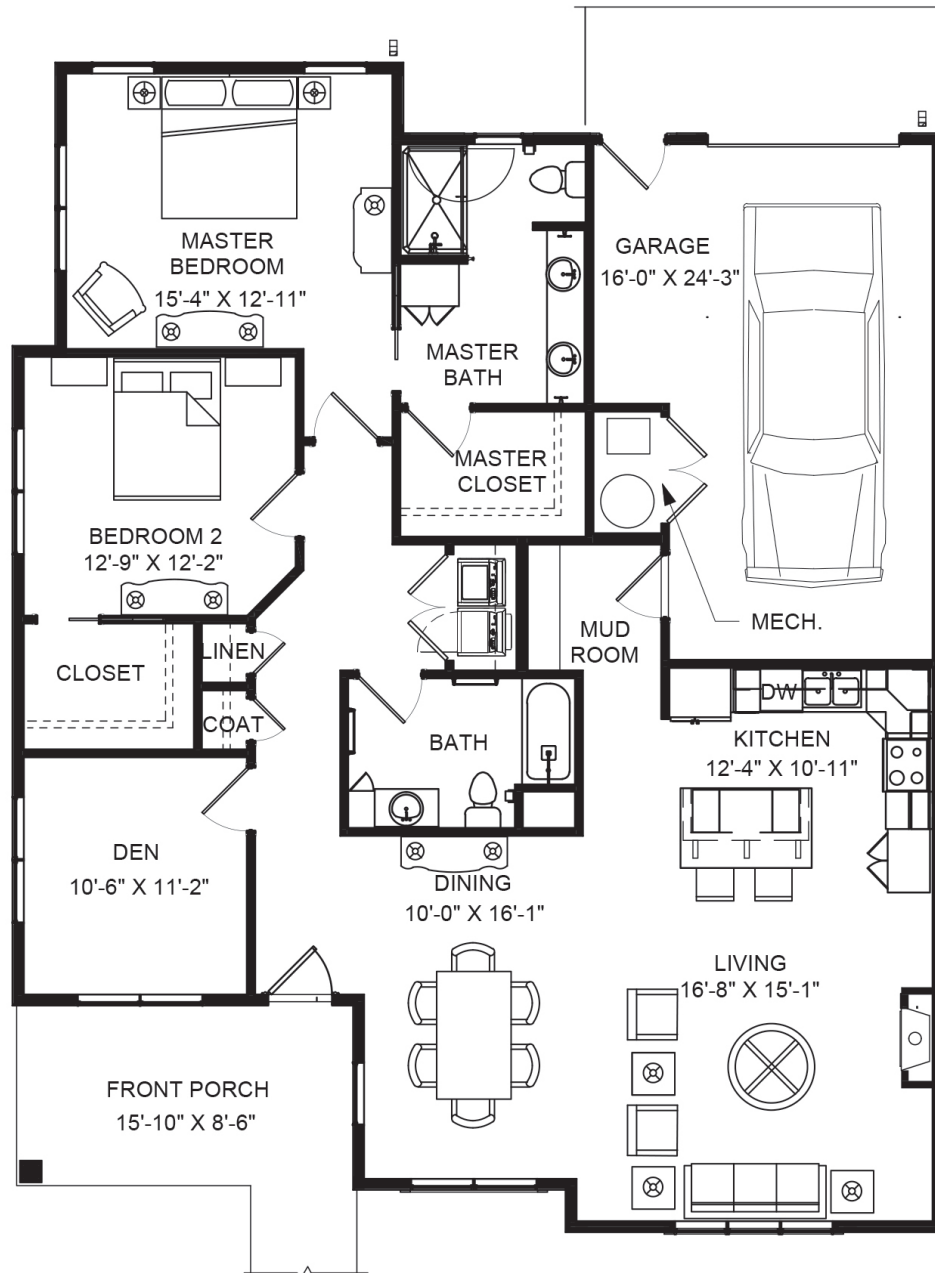

Friends
Homes

ESTABLISHED 1958

TOWNHOME - GUILFORD A

2 - BEDROOM / DEN

1625 SQ. FT.

**Slight variations in floor plans may exist. Measurements are approximate.*

For more information, contact us at [336.292.8187](tel:336.292.8187) or visit friendshomes.org.