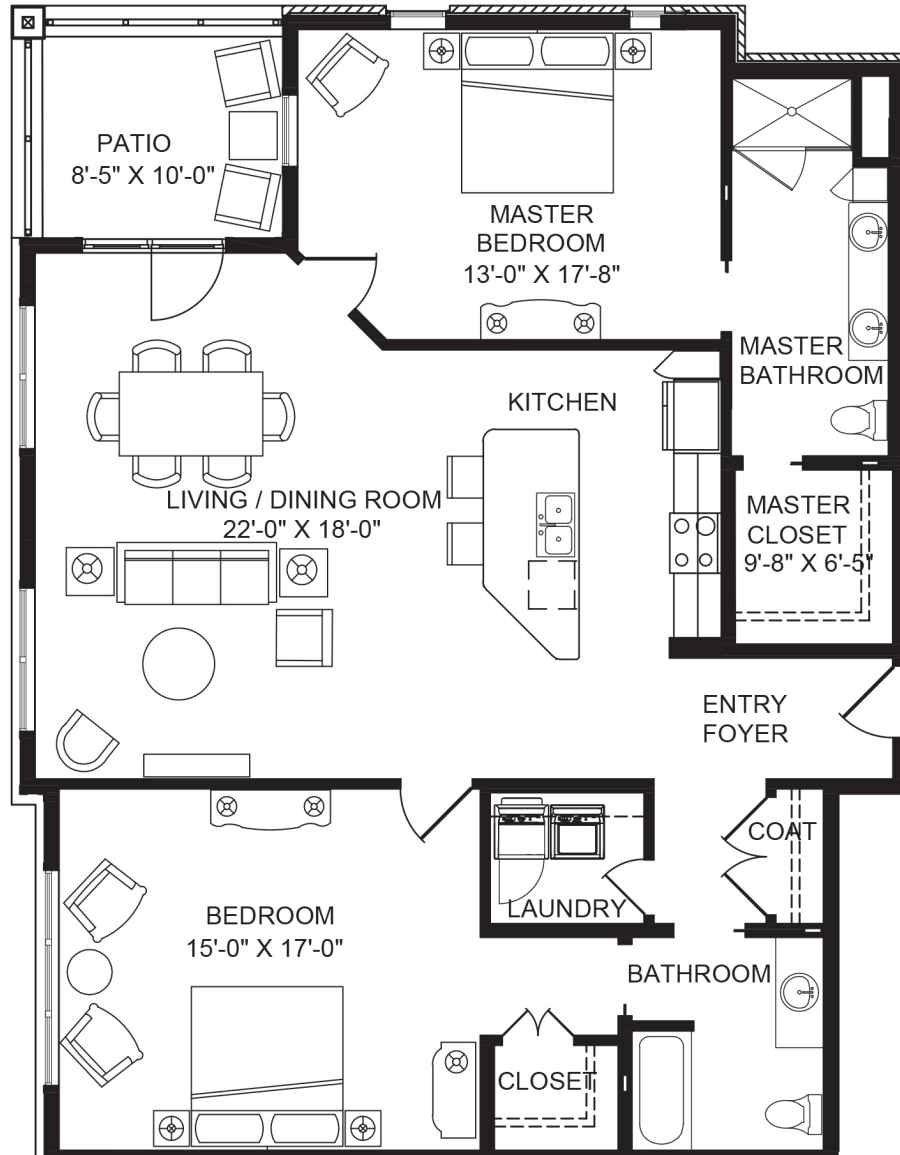

Friends Homes

ESTABLISHED 1958

VILLA APARTMENT - WEST C

2 - BEDROOM
1492 SQ. FT.

**Slight variations in floor plans may exist. Measurements are approximate.*

For more information, contact us at [336.292.8187](tel:336.292.8187) or visit friendshomes.org.